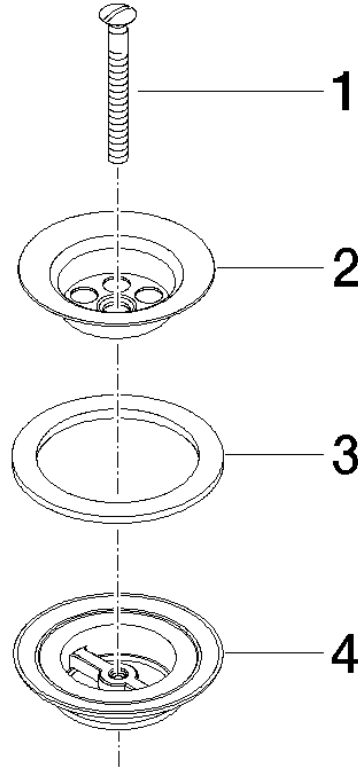

Grated waste 1 1/4" - Brushed Light Gold

IMO

10 100 970

Fits: IMO, LULU, MADISON, MEM, TARA,
CL.1, LISSÉ, VAIA, META, CYO

	Brushed Light Gold	10 100 970-27
	Chrome	10 100 970-00
	Brushed Platinum	10 100 970-06
	Platinum	10 100 970-08
	Durabress (23kt Gold)	10 100 970-09
	Dark Chrome	10 100 970-19
	Light Gold	10 100 970-26
	Brushed Durabress (23kt Gold)	10 100 970-28
	Brushed Bronze	10 100 970-42
	Brushed Champagne (22kt Gold)	10 100 970-46
	Champagne (22kt Gold)	10 100 970-47
	Brushed Chrome	10 100 970-93
	Brushed Dark Platinum	10 100 970-99

Grated waste 1 1/4" - Brushed Light Gold

IMO

10 100 970

10 100 970

10 100 970

Parts for other finishes can be found here: [Chrome](#)

Spare parts list

No.	Item Number	Name	Quantity used	Delivery time
1	09 30 30 115-27	screw	1	60
2	09 11 01 005-27	strainer	1	60
3	09 14 03 005 90	seal	1	60
4	09 11 01 007-07	pop-up waste	1	60